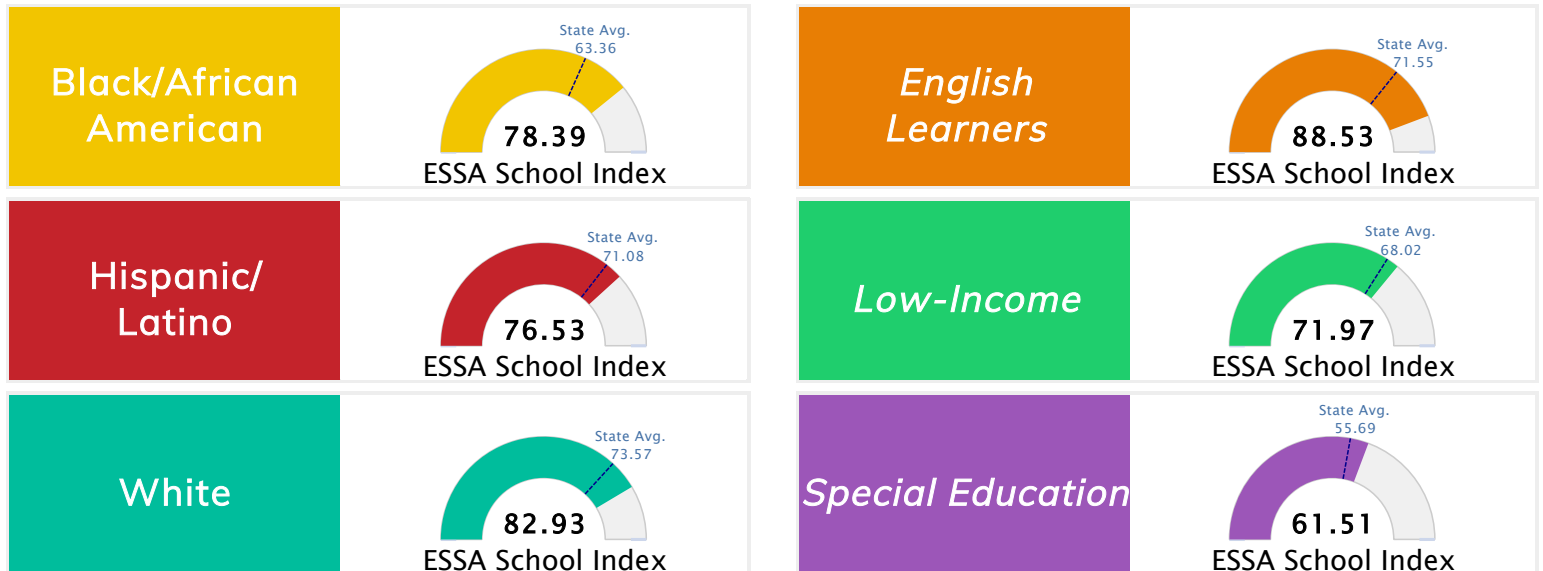

Student Information			
Grades	K - 4	Total Enrollment	477
Black	2.52 %	English Learners	1.05 %
Hispanic	6.50 %	Low-Income	23.48 %
White	79.45 %	Special Education	9.85 %

Public School Rating Score (State Accountability: A-F Letter Grade)

* Alternative Education (AE) program students included in attendance zone for school rating

School Performance on the ESSA School Index Score (Federal Accountability)

Graph represents where scores fall in comparison to state averages. For more information about the Every Student Succeeds Act and the ESSA School Index, visit arkansased.gov.

Note: Full color represents score

Prepared by the Arkansas Department of Education