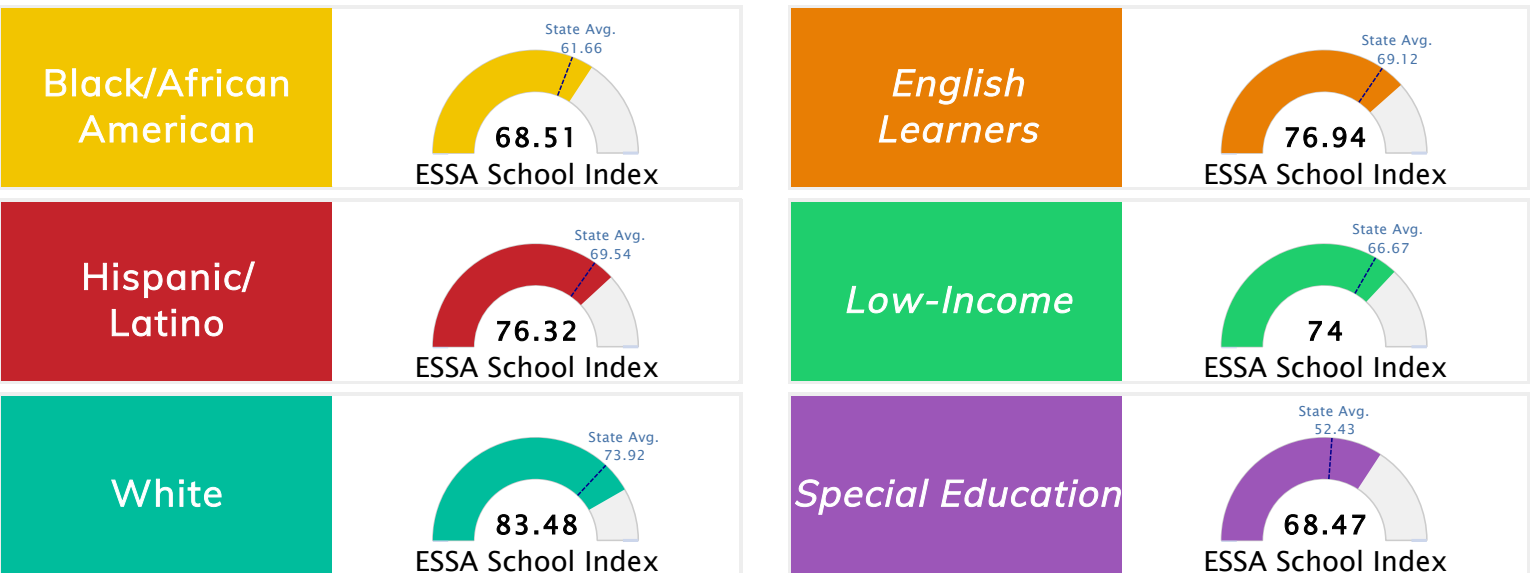

Note: Full color represents score

Prepared by the Arkansas Department of Education